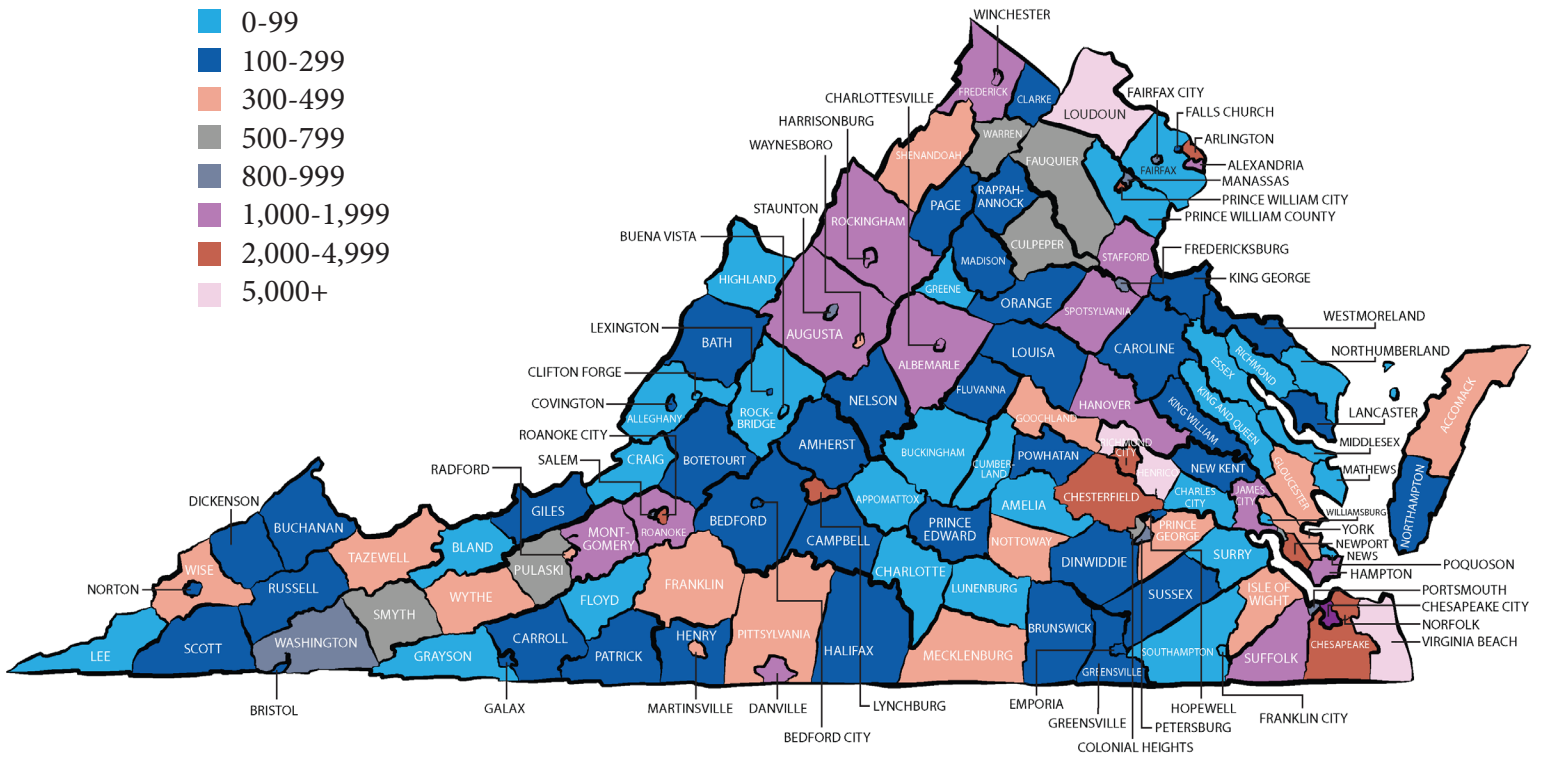

# Virginia Workers' Compensation Commission 2021 Injuries Reported by Locality- Map View

## Number of Injuries Reported

The Breakdown of Injuries shown here totals 112,819.  
An additional 4,462 injuries occurred outside of Virginia, but within Virginia's jurisdiction.

Total: 48,201 Major Injuries and 69,080 Minor Injuries

Page 2 shows the breakdown by locality in chart form.

|                       |       |
|-----------------------|-------|
| Pulaski               | 504   |
| Smyth                 | 524   |
| Warren                | 536   |
| Culpeper              | 599   |
| Colonial Heights City | 623   |
| Fauquier              | 625   |
| Fairfax City          | 890   |
| Washington            | 891   |
| Fredericksburg City   | 904   |
| Staunton City         | 934   |
| Salem                 | 937   |
| Petersburg City       | 942   |
| Portsmouth City       | 974   |
| Manassas City         | 990   |
| Winchester City       | 1006  |
| Danville City         | 1062  |
| Roanoke               | 1081  |
| Albemarle             | 1140  |
| Spotsylvania          | 1222  |
| Hampton City          | 1291  |
| Charlottesville City  | 1300  |
| Montgomery            | 1323  |
| Rockingham            | 1367  |
| Stafford              | 1412  |
| Augusta               | 1496  |
| Frederick             | 1593  |
| Harrisonburg City     | 1603  |
| James City            | 1690  |
| Hanover               | 1835  |
| Suffolk City          | 1893  |
| Alexandria City       | 1924  |
| Lynchburg City        | 2312  |
| Roanoke City          | 2349  |
| Arlington             | 2610  |
| Newport News City     | 3286  |
| Chesapeake City       | 3887  |
| Richmond City         | 4206  |
| Prince William        | 4407  |
| Norfolk City          | 4615  |
| Chesterfield          | 4661  |
| Virginia Beach City   | 5255  |
| Henrico               | 5356  |
| Loudoun               | 5394  |
| Fairfax               | 12263 |